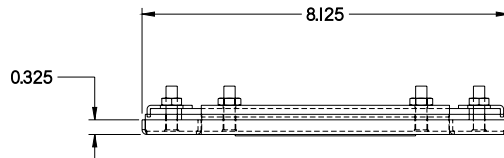

PART No. 1481WN41705

for more information visit
www.hammfg.com

Data subject to change without notice

TOP VIEW

ISOMETRIC VIEW

REAR VIEW

FRONT VIEW

SIDE VIEW