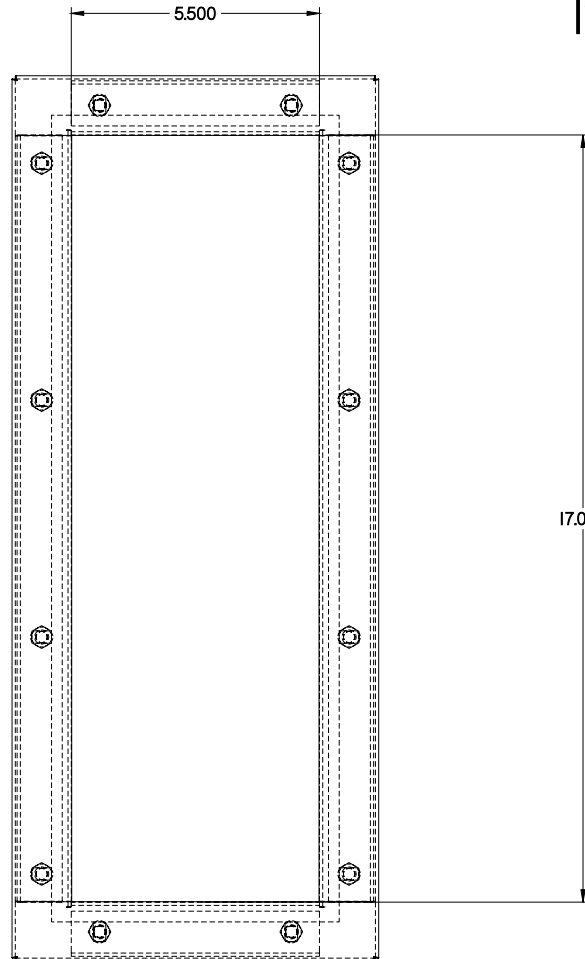

PART No. 1481WN41705

for more information visit
www.hammfg.com

Data subject to change without notice

TOP VIEW

ISOMETRIC VIEW

REAR VIEW

FRONT VIEW

SIDE VIEW