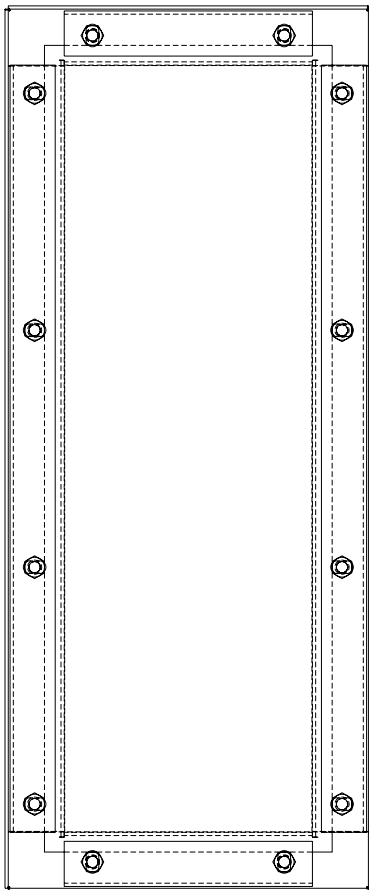

PART No. 1481WN41705

for more information visit
www.hammfg.com

Data subject to change without notice

TOP VIEW

ISOMETRIC VIEW

REAR VIEW

FRONT VIEW

SIDE VIEW