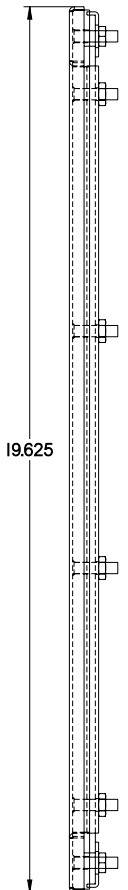

PART No. 1481WN41705

for more information visit
www.hammfg.com

Data subject to change without notice

TOP VIEW

ISOMETRIC VIEW

REAR VIEW

FRONT VIEW

SIDE VIEW