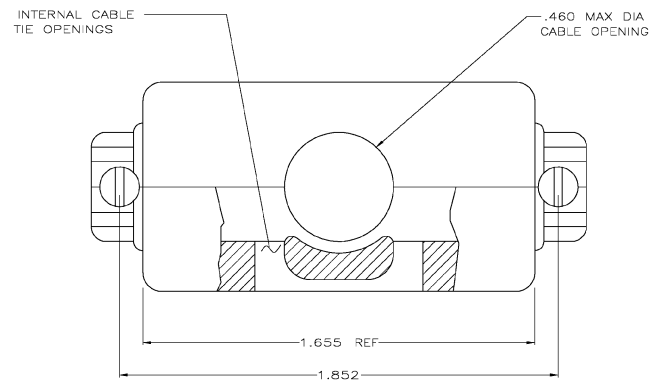

- 1 THIS PART WILL FIT ANY SIZE 3 PLUG OR RECEPTACLE IN THE AMPLIMITE SERIES .
- 2 ALL PARTS ARE PACKAGED UNASSEMBLED.
- ⚠ ONE KIT PER POLY BAG.
- ⚠ SAME AS -1 EXCEPT BULK PACKAGED.

OBSELETE	⚠	745134-2
	⚠	745134-1
PACKAGING		PART NUMBER

THIS DRAWING IS A CONTROLLED DOCUMENT:

DESIGNED BY	MCMASTER	CHECKED BY	BOHDE
DRAWN BY	WALMSLEY	APPROVED BY	
DATE	0503	SCALE	1:1
TITLE	CABLE SUPPORT ASSEMBLY, SIZE 3, 25 POSITION, AMPLIMITE™ HD-20		
MATERIAL	SEE CALLOUT	WEIGHT	0.0779
FINISH	SEE CALLOUT	CUSTOMER DRAWING	

DATE CODE: 00779C=745134

SCALE: 1:1

SHEET: 1 OF 1

REV: JG