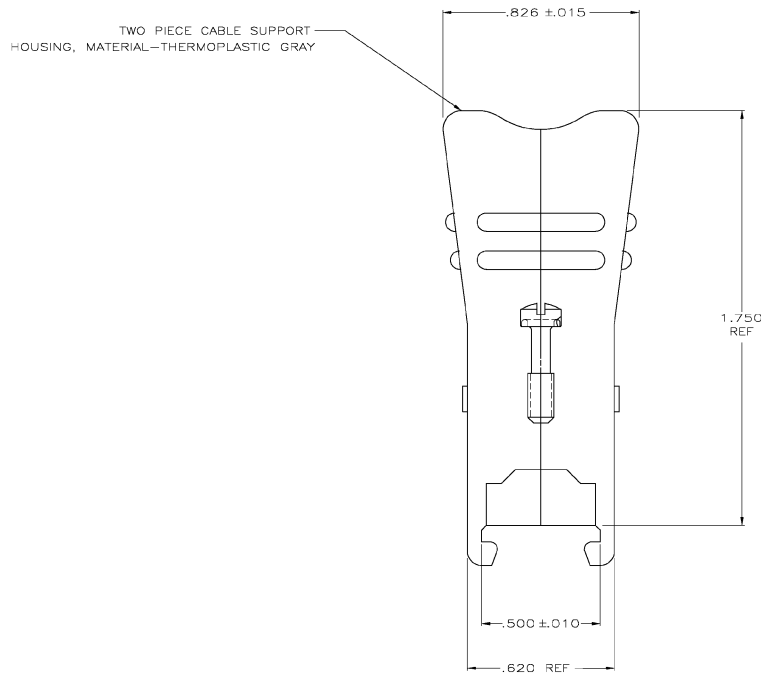

- 1 THIS PART WILL FIT ANY SIZE 3 PLUG OR RECEPTACLE IN THE AMPLIMITE SERIES .
- 2 ALL PARTS ARE PACKAGED UNASSEMBLED.
- ⚠ ONE KIT PER POLY BAG.
- ⚠ SAME AS -1 EXCEPT BULK PACKAGED.

OBSELETE	⚠	745134-2
	⚠	745134-1
PACKAGING		PART NUMBER

THIS DRAWING IS A CONTROLLED DOCUMENT:

DESIGNED BY	MCMASTER	CHECKED BY	BOHDE
DRAWN BY	WALMSLEY	APPROVED BY	
DATE	0503	SCALE	1:1
TITLE	CABLE SUPPORT ASSEMBLY, SIZE 3, 25 POSITION, AMPLIMITE™ HD-20		
MATERIAL	SEE CALLOUT	WEIGHT	0.0779
FINISH	SEE CALLOUT	CUSTOMER DRAWING	

DATE CODE: 00779C=745134

SCALE: 1:1

SHEET: 1 OF 1

REV: JG