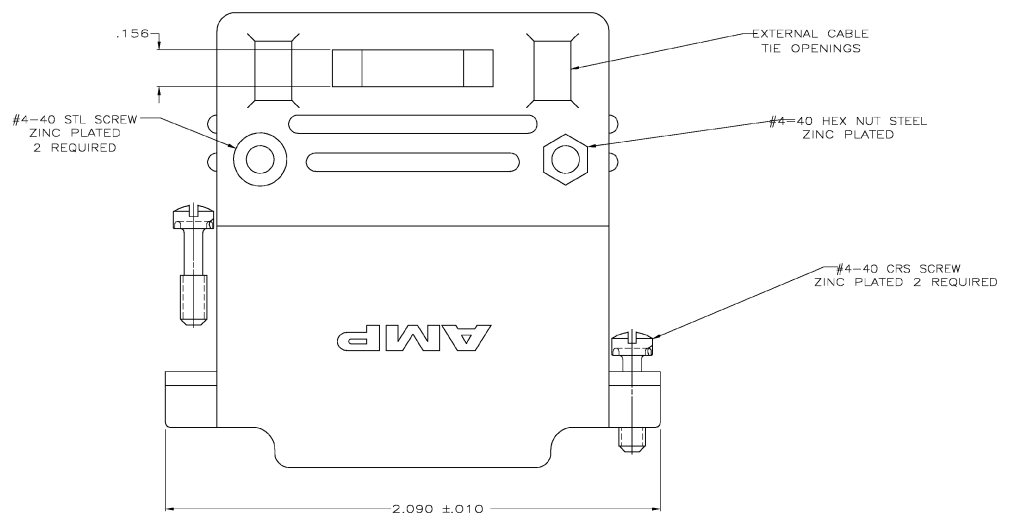

- 1 THIS PART WILL FIT ANY SIZE 3 PLUG OR RECEPTACLE IN THE AMPLIMITE SERIES .
- 2 ALL PARTS ARE PACKAGED UNASSEMBLED.
- ⚠ ONE KIT PER POLY BAG.
- ⚠ SAME AS -1 EXCEPT BULK PACKAGED.

OBSELETE	⚠	745134-2
	⚠	745134-1
PACKAGING		PART NUMBER

THIS DRAWING IS A CONTROLLED DOCUMENT:

DESIGNED BY	MCMASTER	CHECKED BY	BOHDE
DRAWN BY	WALMSLEY	APPROVED BY	
DATE	0503	SCALE	1:1
TITLE	CABLE SUPPORT ASSEMBLY, SIZE 3, 25 POSITION, AMPLIMITE™ HD-20		
MATERIAL	SEE CALLOUT	WEIGHT	0.0779
FINISH	SEE CALLOUT	CUSTOMER DRAWING	

DATE CODE: 00779C=745134

SCALE: 1:1

SHEET: 1 OF 1

REV: JG