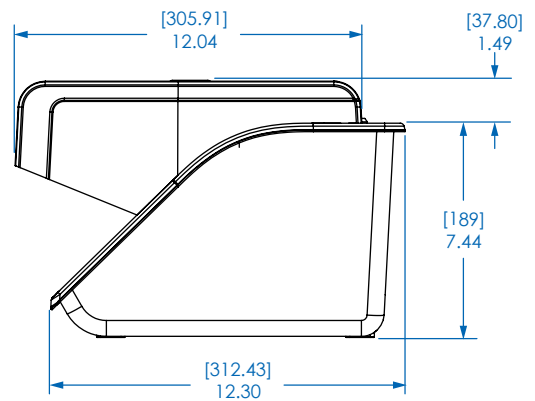

SEE NEXT PAGE FOR DETAILED UNIT MEASUREMENTS

Specifications

Model	CSD1006AC
Outlet	(x10) 5-15R
Input Connection Type	5-15P
Input Cord Length	6 ft. (1.83 m)
AC Surge Suppression Rating	2880 joules
Operating Temperature	41° to 95°F (5° to 35°C)
Storage Temperature	-4° to 122°F (-20° to 50°C)
Relative Humidity	20% to 80%
Regulatory Compliance	Meets UL 1449 3rd Edition and RoHS standards

1111 W. 35th Street
Chicago, IL 60609 USA
773.869.1234
www.tripplite.com

FRONT VIEW

SIDE VIEW

TOP VIEW

REAR VIEW

DIVIDER TRAY TOP VIEW

MODEL:
CSD1006AC

1111 W. 35th Street
Chicago, IL 60609 USA
773.869.1234
www.tripplite.com

Dimensions: [mm] INCHES

Tripp Lite has a policy of continuous improvement. Specifications are subject to change without notice.