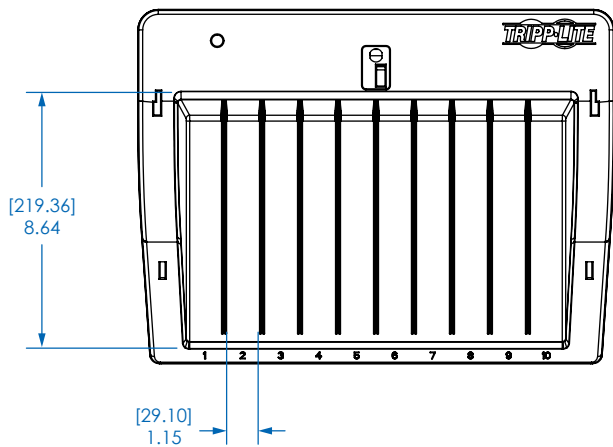

SEE NEXT PAGE FOR DETAILED UNIT MEASUREMENTS

Specifications

Model	CSD1006AC
Outlet	(x10) 5-15R
Input Connection Type	5-15P
Input Cord Length	6 ft. (1.83 m)
AC Surge Suppression Rating	2880 joules
Operating Temperature	41° to 95°F (5° to 35°C)
Storage Temperature	-4° to 122°F (-20° to 50°C)
Relative Humidity	20% to 80%
Regulatory Compliance	Meets UL 1449 3rd Edition and RoHS standards

1111 W. 35th Street
Chicago, IL 60609 USA
773.869.1234
www.tripplite.com

FRONT VIEW

SIDE VIEW

TOP VIEW

REAR VIEW

DIVIDER TRAY TOP VIEW

MODEL:
CSD1006AC

1111 W. 35th Street
Chicago, IL 60609 USA
773.869.1234
www.tripplite.com

Dimensions: [mm] INCHES

Tripp Lite has a policy of continuous improvement. Specifications are subject to change without notice.