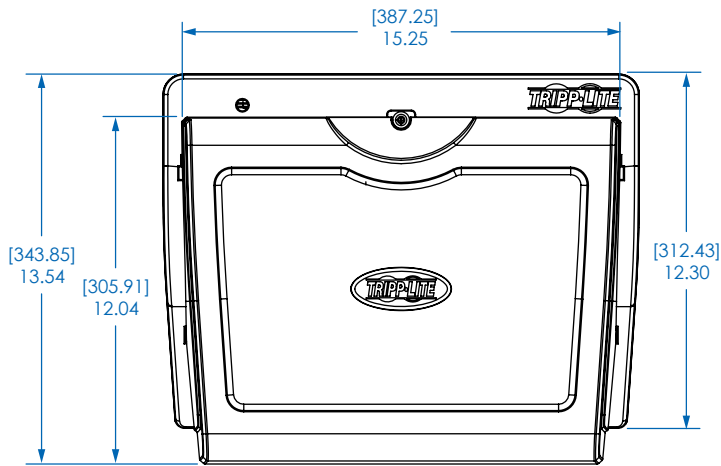

SEE NEXT PAGE FOR DETAILED UNIT MEASUREMENTS

Specifications

Model	CSD1006AC
Outlet	(x10) 5-15R
Input Connection Type	5-15P
Input Cord Length	6 ft. (1.83 m)
AC Surge Suppression Rating	2880 joules
Operating Temperature	41° to 95°F (5° to 35°C)
Storage Temperature	-4° to 122°F (-20° to 50°C)
Relative Humidity	20% to 80%
Regulatory Compliance	Meets UL 1449 3rd Edition and RoHS standards

1111 W. 35th Street
Chicago, IL 60609 USA
773.869.1234
www.tripplite.com

FRONT VIEW

SIDE VIEW

TOP VIEW

REAR VIEW

DIVIDER TRAY TOP VIEW

MODEL:
CSD1006AC

1111 W. 35th Street
Chicago, IL 60609 USA
773.869.1234
www.tripplite.com

Dimensions: [mm] INCHES

Tripp Lite has a policy of continuous improvement. Specifications are subject to change without notice.