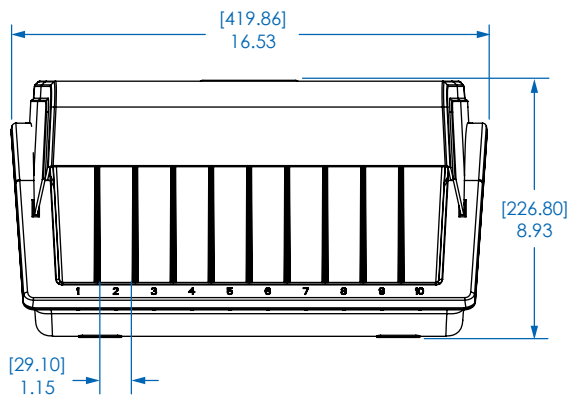

FRONT VIEW

MODEL:
CSD1006AC

1111 W. 35th Street
Chicago, IL 60609 USA
773.869.1234
www.tripplite.com

Dimensions: [mm] INCHES

Tripp Lite has a policy of continuous improvement. Specifications are subject to change without notice.