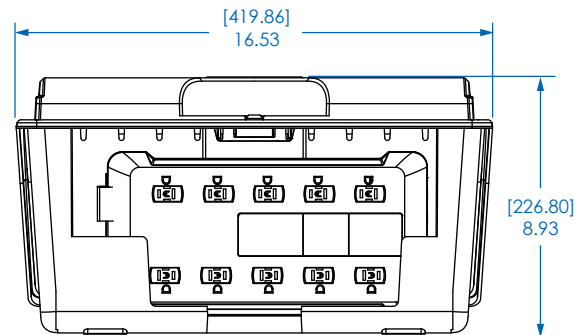

SEE NEXT PAGE FOR DETAILED UNIT MEASUREMENTS

Specifications

Model	CSD1006AC
Outlet	(x10) 5-15R
Input Connection Type	5-15P
Input Cord Length	6 ft. (1.83 m)
AC Surge Suppression Rating	2880 joules
Operating Temperature	41° to 95°F (5° to 35°C)
Storage Temperature	-4° to 122°F (-20° to 50°C)
Relative Humidity	20% to 80%
Regulatory Compliance	Meets UL 1449 3rd Edition and RoHS standards

1111 W. 35th Street
Chicago, IL 60609 USA
773.869.1234
www.tripplite.com

FRONT VIEW

SIDE VIEW

TOP VIEW

REAR VIEW

DIVIDER TRAY TOP VIEW

MODEL:
CSD1006AC

1111 W. 35th Street
Chicago, IL 60609 USA
773.869.1234
www.tripplite.com

Dimensions: [mm] INCHES

Tripp Lite has a policy of continuous improvement. Specifications are subject to change without notice.