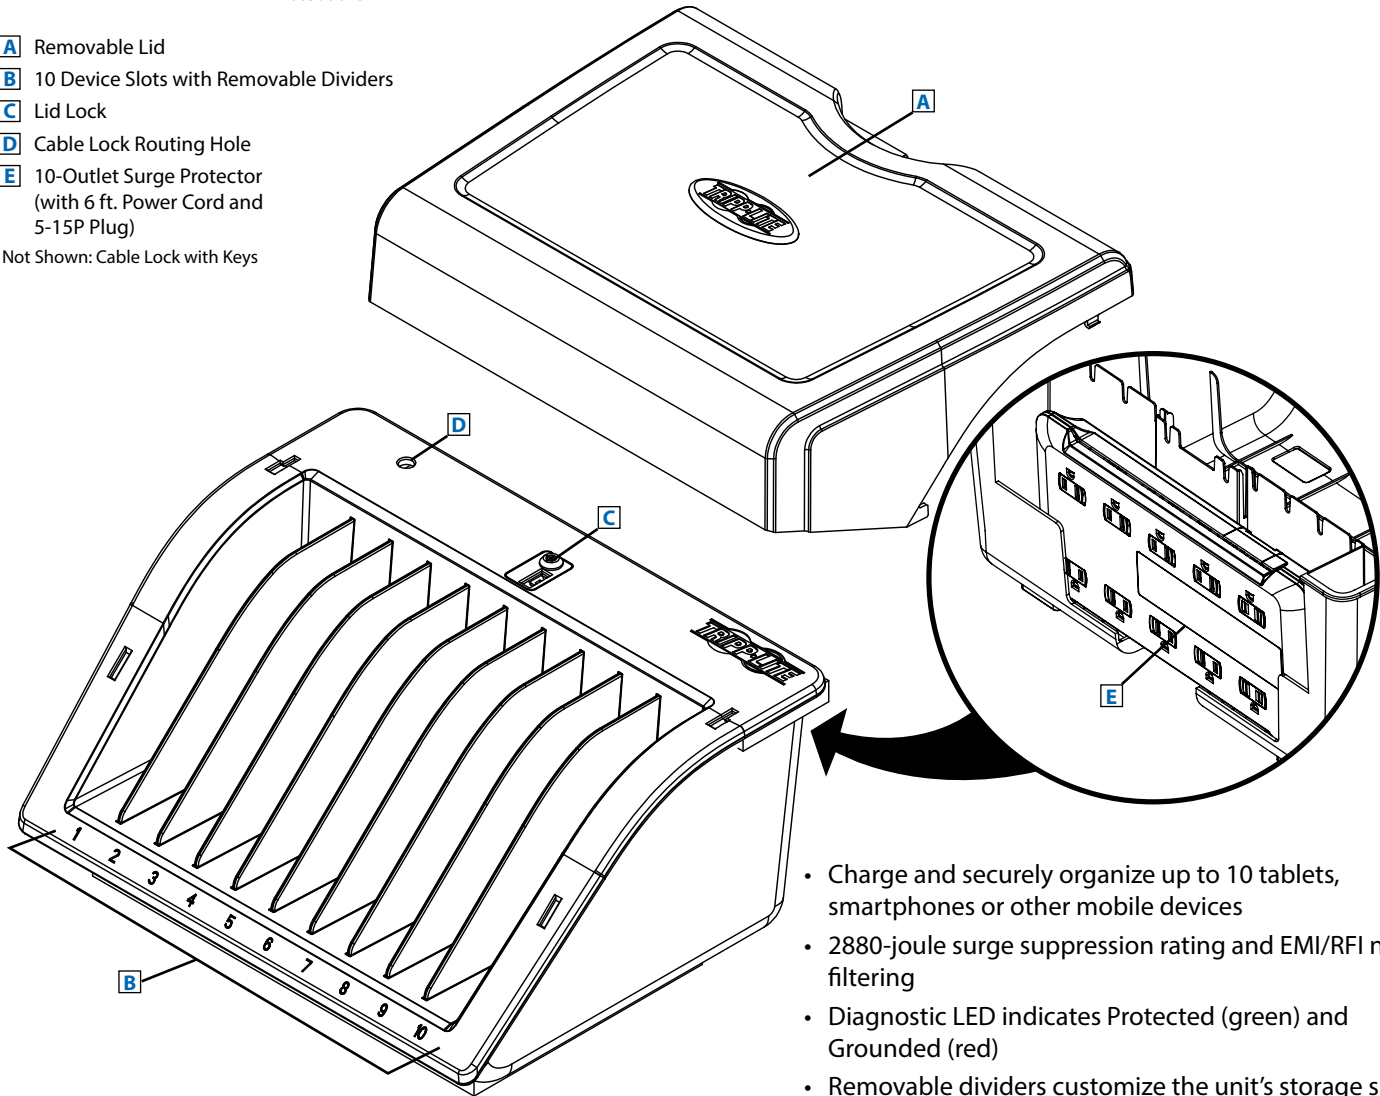

MODEL:

CSD1006AC

10-Device Desktop AC Charging Station with Surge Suppression

Holds up to 10 Tablets or Notebooks

2880 Joules of Surge Protection

EMI/RFI Noise Filtering

Removable Locking Lid

Adjustable Storage Shelf Dividers

Combo Lock for Added Security

- A** Removable Lid
 - B** 10 Device Slots with Removable Dividers
 - C** Lid Lock
 - D** Cable Lock Routing Hole
 - E** 10-Outlet Surge Protector (with 6 ft. Power Cord and 5-15P Plug)
- Not Shown: Cable Lock with Keys

- Charge and securely organize up to 10 tablets, smartphones or other mobile devices
- 2880-joule surge suppression rating and EMI/RFI noise filtering
- Diagnostic LED indicates Protected (green) and Grounded (red)
- Removable dividers customize the unit's storage space according to the number and size of devices being charged
- Overcurrent and overcharging protection prevents damage to device circuitry and battery

SEE NEXT PAGE FOR DETAILED UNIT MEASUREMENTS

Specifications

Model	CSD1006AC
Outlet	(x10) 5-15R
Input Connection Type	5-15P
Input Cord Length	6 ft. (1.83 m)
AC Surge Suppression Rating	2880 joules
Operating Temperature	41° to 95°F (5° to 35°C)
Storage Temperature	-4° to 122°F (-20° to 50°C)
Relative Humidity	20% to 80%
Regulatory Compliance	Meets UL 1449 3rd Edition and RoHS standards