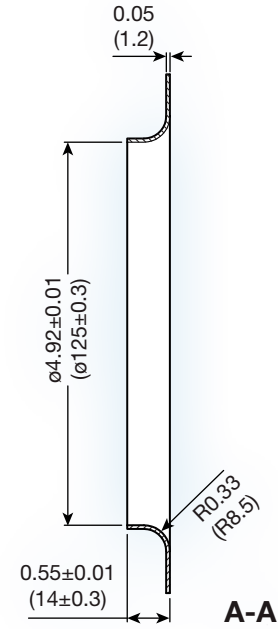

IR-190

Fits Fan Sizes: UF190APA
 UF180APA
 UF175APA

Construction: galvanized steel