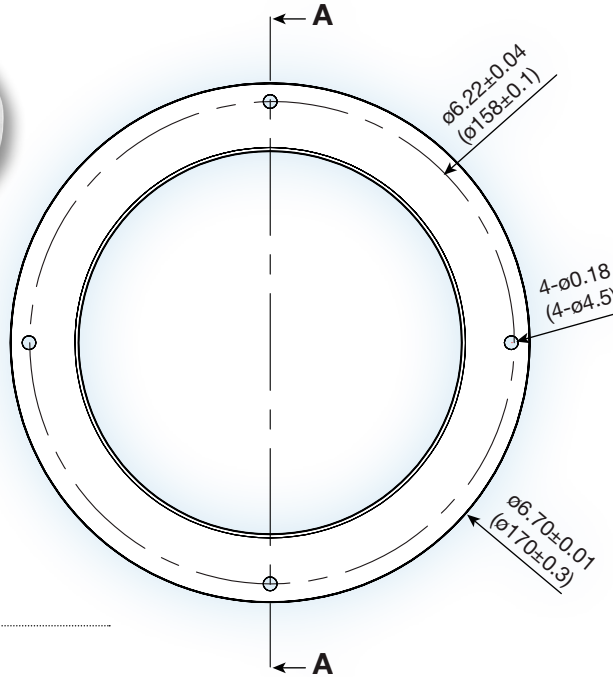

IR-190

Fits Fan Sizes: UF190APA
 UF180APA
 UF175APA

Construction: galvanized steel