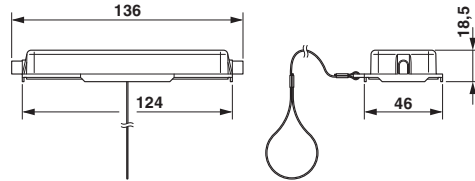

Technical data

Ambient conditions

Ambient temperature (operation)	-20 °C ... 100 °C
---------------------------------	-------------------

General

Size	B24
Material	PA
Flammability rating according to UL 94	HB
Seal present	no
Note	Protective cover for supporting base element with single locking latch
Connection	Plastic protective cover for short-term protection

Standards and Regulations

Flammability rating according to UL 94	HB
--	----

Drawings

Protective covers - HC-B24-BCSFS-P-BK - 1414627

Dimensional drawing

Dimensional drawing

Classifications

eCl@ss