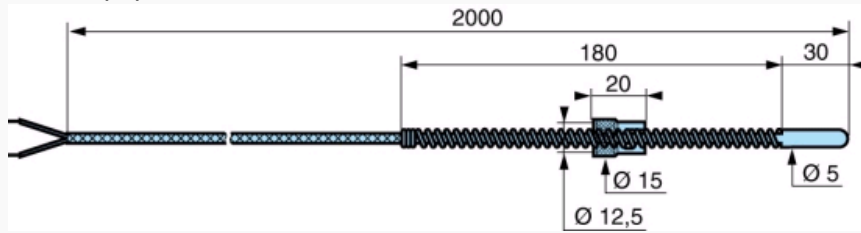

Dimensions (mm)

Thermocouple probe J : 79696033