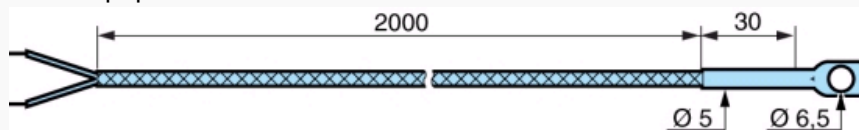

Temperature probes Thermocouple / Pt100 Part number 79696032

- Thermocouple J :
  - Nickel-plated brass eyelet
  - Stainless steel casing
  - Stainless steel sheath
- Thermocouple K
  - Stainless steel sheath
  - Aluminium vee
- Pt 100 Class B :
  - Stainless steel sheath
  - Aluminium vee
- Connection / Sub-base / Flange
- Pt100 for use with XA03 and XA04 extension
- Thermocouple for use with temperature converter

Part numbers

	Type	Description	Temperature	Characteristics
79696032	Thermocouple / Pt100	Thermocouple probe J	max : 400 °C	Thermocouple probe J with sheath - St. steel 16 L Ø 6 mm : 200 mm long Glass filament cable with stainless steel braid : 2 m long - Junction isolated from earth

Specifications

Accessories

Accessories	Characteristics	Code
Connection	Sliding connection 1/4 " BSP CYL. St. steel 316 L Ø 3 mm	79696038
Sliding connection 1/4 " BSP CYL. St. steel 316 L Ø 6 mm	79696039	
Sliding connection 1/2 " BSP CYL. St. steel 316 L Ø 6 mm	79696040	
Sub-base	Sliding connection 1/4 " BSP CYL Ø 12 mm Nickel-plated steel	79696041
Flange	Inox flange Ø 6 mm	79696042

Dimensions (mm)

Thermocouple probe J : 79696030