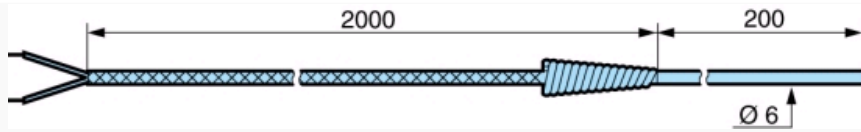

Specifications

Accessories

Accessories	Characteristics	Code
Connection	Sliding connection 1/4 " BSP CYL. St. steel 316 L Ø 3 mm	79696038
Sliding connection 1/4 " BSP CYL. St. steel 316 L Ø 6 mm	79696039	
Sliding connection 1/2 " BSP CYL. St. steel 316 L Ø 6 mm	79696040	
Sub-base	Sliding connection 1/4 " BSP CYL Ø 12 mm Nickel-plated steel	79696041
Flange	Inox flange Ø 6 mm	79696042

Dimensions (mm)

Thermocouple probe J : 79696030

Dimensions (mm)

Thermocouple probe J : 79696031

N°	Legend
①	Flexible
②	Stainless steel sleeve

Dimensions (mm)

Thermocouple probe J : 79696032

Dimensions (mm)

Thermocouple probe J : 79696033

Dimensions (mm)

Thermocouple probe K : 79696034

N°	Legend
1	Flexible
2	Stainless steel sleeve

Dimensions (mm)

Pt100 probe Class B : 79696035

Dimensions (mm)

Pt100 probe Class B : 79696036

Dimensions (mm)

Pt100 probe Class B : 79696037

Aluminium vee (This part is removable)

Dimensions (mm)

Connection : 79696038

Dimensions (mm)

Connection : 79696039

Dimensions (mm)