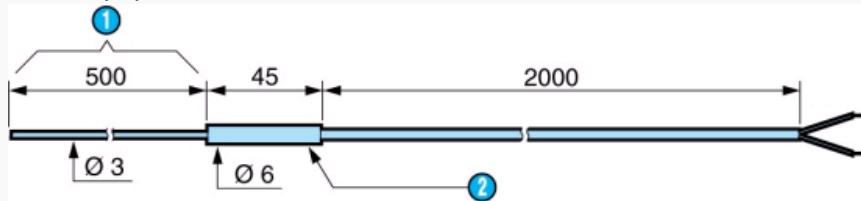

Dimensions (mm)

Thermocouple probe K : 79696034

N°	Legend
1	Flexible
2	Stainless steel sleeve