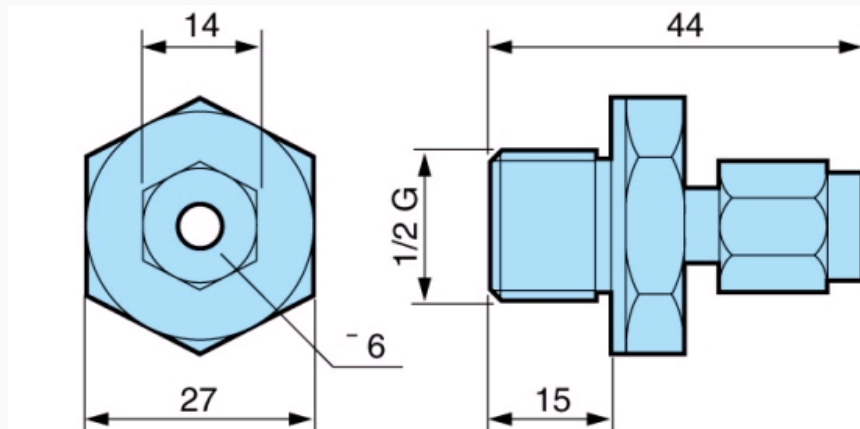

Thermocouple probe J : 79696033

Dimensions (mm)

Thermocouple probe K : 79696034

N°	Legend
1	Flexible
2	Stainless steel sleeve

Dimensions (mm)

Pt100 probe Class B : 79696035

Dimensions (mm)

Pt100 probe Class B : 79696036

Dimensions (mm)

Pt100 probe Class B : 79696037

Aluminium vee (This part is removable)

Dimensions (mm)

Connection : 79696038

Dimensions (mm)

Connection : 79696039

Dimensions (mm)

Connection : 79696040

Dimensions (mm)

Sub-base : 79696041

N°	Legend
1	17 across flat

Dimensions (mm)

Flange : 79696042