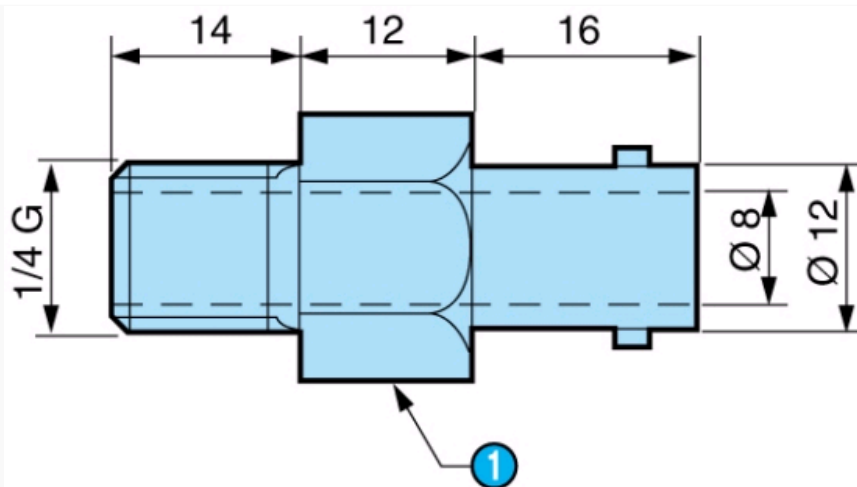

Thermocouple probe J : 79696033

Dimensions (mm)

Thermocouple probe K : 79696034

N°	Legend
1	Flexible
2	Stainless steel sleeve

Dimensions (mm)

Pt100 probe Class B : 79696035

Dimensions (mm)

Pt100 probe Class B : 79696036

Dimensions (mm)

Pt100 probe Class B : 79696037

Aluminium vee (This part is removable)

Dimensions (mm)

Connection : 79696038

Dimensions (mm)

Connection : 79696039

Dimensions (mm)

Connection : 79696040

Dimensions (mm)

Sub-base : 79696041

N°	Legend
1	17 across flat

Dimensions (mm)

Flange : 79696042