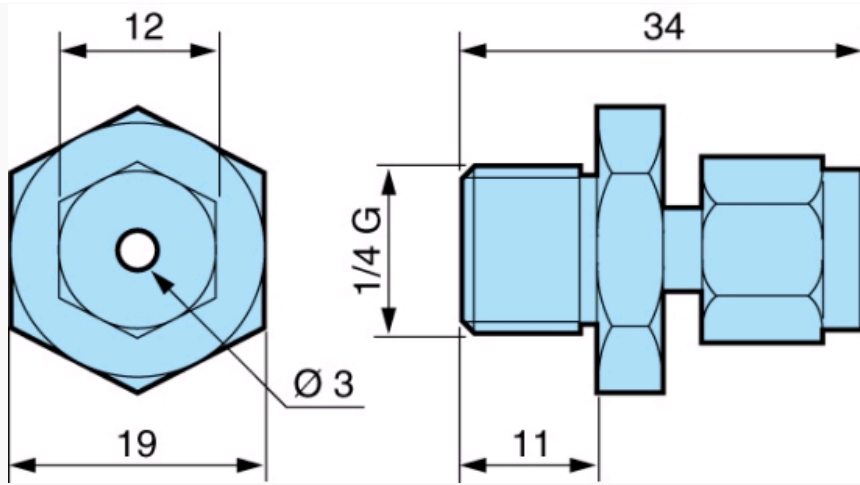

Thermocouple probe J : 79696033

Dimensions (mm)

Thermocouple probe K : 79696034

N°	Legend
1	Flexible
2	Stainless steel sleeve

Dimensions (mm)

Pt100 probe Class B : 79696035

Dimensions (mm)

Pt100 probe Class B : 79696036

Dimensions (mm)

Pt100 probe Class B : 79696037

Aluminium vee (This part is removable)

Dimensions (mm)

Connection : 79696038

Dimensions (mm)

Connection : 79696039

Dimensions (mm)

Connection : 79696040

Dimensions (mm)

Sub-base : 79696041

N°	Legend
1	17 across flat

Dimensions (mm)

Flange : 79696042