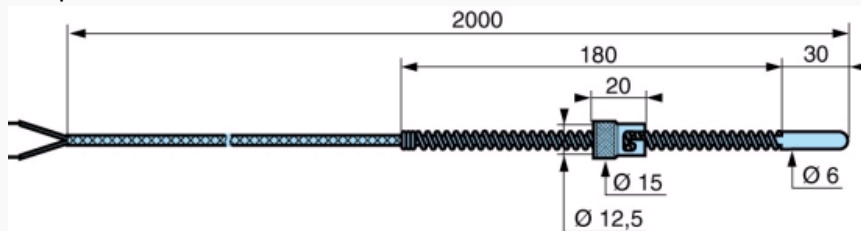

Dimensions (mm)

Thermocouple probe J : 79696030

Dimensions (mm)

Thermocouple probe J : 79696031

N°	Legend
①	Flexible
②	Stainless steel sleeve

Dimensions (mm)

Thermocouple probe J : 79696032

Dimensions (mm)

Thermocouple probe J : 79696033

Dimensions (mm)

Thermocouple probe K : 79696034

N°	Legend
1	Flexible
2	Stainless steel sleeve

Dimensions (mm)

Pt100 probe Class B : 79696035

Dimensions (mm)

Pt100 probe Class B : 79696036

Dimensions (mm)

Pt100 probe Class B : 79696037

Aluminium vee (This part is removable)

Dimensions (mm)

Connection : 79696038

Dimensions (mm)

Connection : 79696039

Dimensions (mm)

Connection : 79696040

Dimensions (mm)

Sub-base : 79696041

N°	Legend
1	17 across flat

Dimensions (mm)

Flange : 79696042