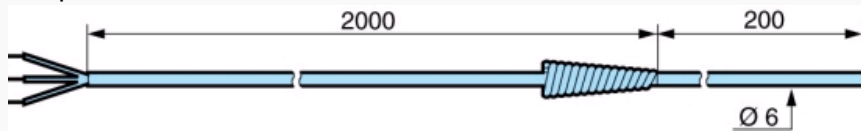

Thermocouple probe J : 79696033

Dimensions (mm)

Thermocouple probe K : 79696034

N°	Legend
1	Flexible
2	Stainless steel sleeve

Dimensions (mm)

Pt100 probe Class B : 79696035

Dimensions (mm)

Pt100 probe Class B : 79696036

Dimensions (mm)

Pt100 probe Class B : 79696037

Aluminium vee (This part is removable)

Dimensions (mm)

Connection : 79696038

Dimensions (mm)

Connection : 79696039

Dimensions (mm)

Connection : 79696040

Dimensions (mm)

Sub-base : 79696041

N°	Legend
1	17 across flat

Dimensions (mm)

Flange : 79696042