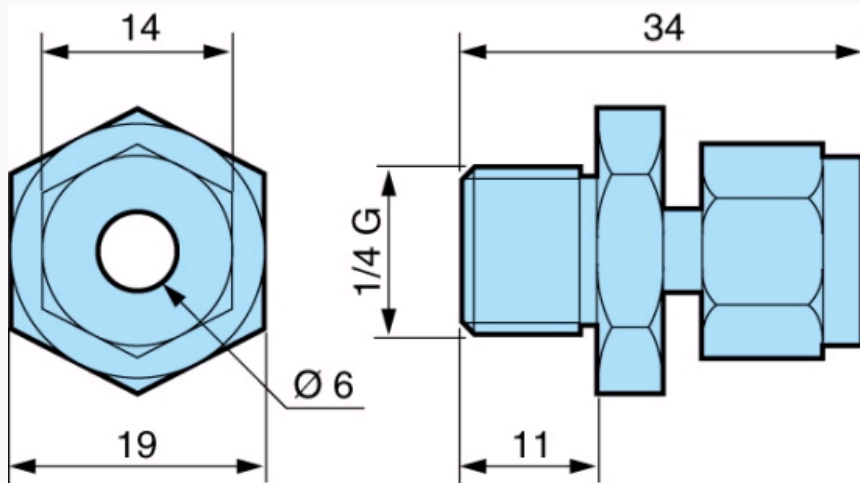

Thermocouple probe J : 79696033

Dimensions (mm)

Thermocouple probe K : 79696034

N°	Legend
1	Flexible
2	Stainless steel sleeve

Dimensions (mm)

Pt100 probe Class B : 79696035

Dimensions (mm)

Pt100 probe Class B : 79696036

Dimensions (mm)

Pt100 probe Class B : 79696037

Aluminium vee (This part is removable)

Dimensions (mm)

Connection : 79696038

Dimensions (mm)

Connection : 79696039

Dimensions (mm)

Connection : 79696040

Dimensions (mm)

Sub-base : 79696041

N°	Legend
1	17 across flat

Dimensions (mm)

Flange : 79696042