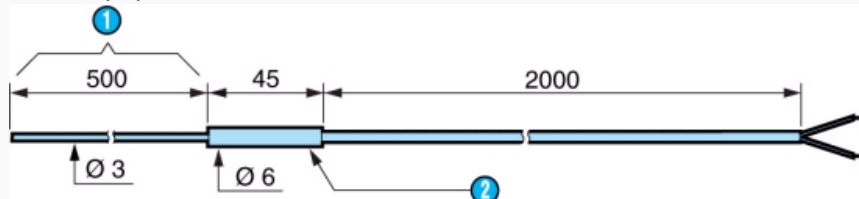

Part numbers

	Type	Description	Temperature	Characteristics
79696032	Thermocouple / Pt100	Thermocouple probe J	max : 400 °C	Thermocouple probe J with sheath - St. steel 16 L Ø 6 mm : 200 mm long Glass filament cable with stainless steel braid : 2 m long - Junction isolated from earth

Specifications

Accessories

Accessories	Characteristics	Code
Connection	Sliding connection 1/4 " BSP CYL. St. steel 316 L Ø 3 mm	79696038
Sliding connection 1/4 " BSP CYL. St. steel 316 L Ø 6 mm	79696039	
Sliding connection 1/2 " BSP CYL. St. steel 316 L Ø 6 mm	79696040	
Sub-base	Sliding connection 1/4 " BSP CYL Ø 12 mm Nickel-plated steel	79696041
Flange	Inox flange Ø 6 mm	79696042

Dimensions (mm)

Thermocouple probe J : 79696030

Dimensions (mm)

Thermocouple probe J : 79696031

N°	Legend
①	Flexible
②	Stainless steel sleeve

Dimensions (mm)

Thermocouple probe J : 79696032

Dimensions (mm)

Connection : 79696040

Dimensions (mm)

Sub-base : 79696041

N°	Legend
1	17 across flat

Dimensions (mm)

Flange : 79696042