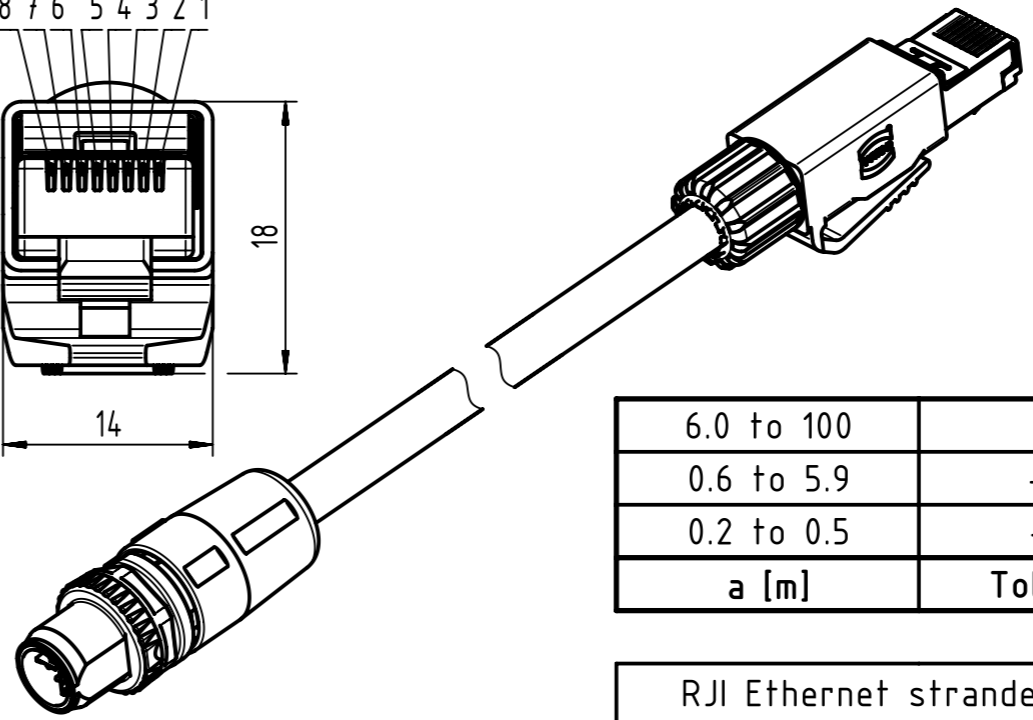

Connector Location A

Connector Location B

6.0 to 100	±1%
0.6 to 5.9	+0.04
0.2 to 0.5	+0.02
a [m]	Tolerance

length in "1m" step	100	XXX=000
	99	XXX=990
	.	.
	12	XXX=120
	11	XXX=110
length in "0.1m" step	10	XXX=100
	9.9	XXX=099
	9.8	XXX=098
	.	.
	0.5	XXX=005
	0.4	XXX=004
	0.3	XXX=003
0.2	XXX=002	
Step	a [m]	XXX

RJI Ethernet stranded cable
AWG 26/7, 4x2x0.5/1.0, PVC,
Cat.6A, yellow

Type of cable

09489323757XXX

Part no.

Temperature range: -20°C...+70°C

	All rights reserved	Created by MUNTEANV	Inspected by COSTEA	Standardisation AVRAM	Date 2017-07-19	State Final Release
	Department HCS - RO	Title M12 X-coded Cable Assembly		Doc-Key / ECM-Nr. 100601686/UGD/003/B 500000122446		
HARTING Customised Solutions D-32427 Minden		Type TB	Number 09489323757XXX		Rev. B	Page 1/1