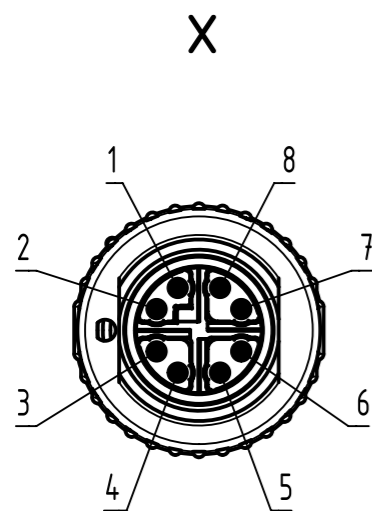

Connector Location A

Connector Location B

6.0 to 100	±1%
0.6 to 5.9	+0.04
0.2 to 0.5	+0.02
a [m]	Tolerance

length in "1m" step	100	XXX=000
	99	XXX=990
	.	.
	12	XXX=120
	11	XXX=110
length in "0.1m" step	10	XXX=100
	9.9	XXX=099
	9.8	XXX=098
	.	.
	0.5	XXX=005
	0.4	XXX=004
	0.3	XXX=003
0.2	XXX=002	
Step	a [m]	XXX

RJI Ethernet stranded cable
AWG 26/7, 4x2x0.5/1.0, PVC,
Cat.6A, yellow

Type of cable

09489323757XXX

Part no.

Temperature range: -20°C...+70°C

	All rights reserved	Created by MUNTEANV	Inspected by COSTEA	Standardisation AVRAM	Date 2017-07-19	State Final Release
	Department HCS - RO	Title M12 X-coded Cable Assembly		Doc-Key / ECM-Nr. 100601686/UGD/003/B 500000122446		
HARTING Customised Solutions D-32427 Minden		Type TB	Number 09489323757XXX		Rev. B	Page 1/1