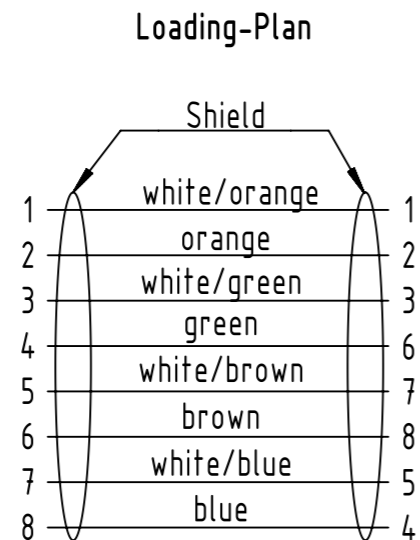

Connector Location A

Connector Location B

6.0 to 100	±1%
0.6 to 5.9	+0.04
0.2 to 0.5	+0.02
a [m]	Tolerance

length in "1m" step	100	XXX=000
	99	XXX=990
	.	.
	12	XXX=120
	11	XXX=110
length in "0.1m" step	10	XXX=100
	9.9	XXX=099
	9.8	XXX=098
	.	.
	0.5	XXX=005
	0.4	XXX=004
	0.3	XXX=003
0.2	XXX=002	
Step	a [m]	XXX

RJI Ethernet stranded cable
AWG 26/7, 4x2x0.5/1.0, PVC,
Cat.6A, yellow

Type of cable

09489323757XXX

Part no.

Temperature range: -20°C...+70°C

	All rights reserved	Created by MUNTEANV	Inspected by COSTEA	Standardisation AVRAM	Date 2017-07-19	State Final Release
	Department HCS - RO	Title M12 X-coded Cable Assembly		Doc-Key / ECM-Nr. 100601686/UGD/003/B 500000122446		
HARTING Customised Solutions D-32427 Minden		Type TB	Number 09489323757XXX		Rev. B	Page 1/1