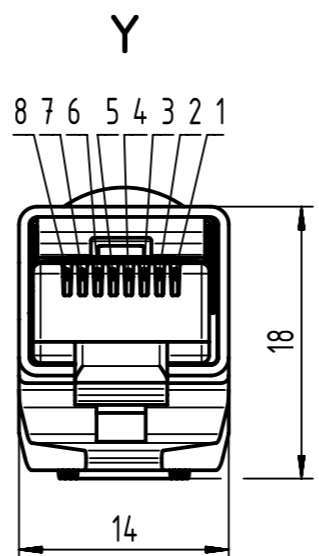

Connector Location A

Connector Location B

6.0 to 100	±1%
0.6 to 5.9	+0.04
0.2 to 0.5	+0.02
a [m]	Tolerance

length in "1m" step	100	XXX=000
	99	XXX=990
	.	.
	12	XXX=120
	11	XXX=110
length in "0.1m" step	10	XXX=100
	9.9	XXX=099
	9.8	XXX=098
	.	.
	0.5	XXX=005
	0.4	XXX=004
	0.3	XXX=003
0.2	XXX=002	
Step	a [m]	XXX

RJI Ethernet stranded cable
AWG 26/7, 4x2x0.5/1.0, PVC,
Cat.6A, yellow

Type of cable

09489323757XXX

Part no.

Temperature range: -20°C...+70°C

	All rights reserved	Created by MUNTEANV	Inspected by COSTEA	Standardisation AVRAM	Date 2017-07-19	State Final Release
	Department HCS - RO	Title M12 X-coded Cable Assembly		Doc-Key / ECM-Nr. 100601686/UGD/003/B 500000122446		
HARTING Customised Solutions D-32427 Minden		Type TB	Number 09489323757XXX		Rev. B	Page 1/1