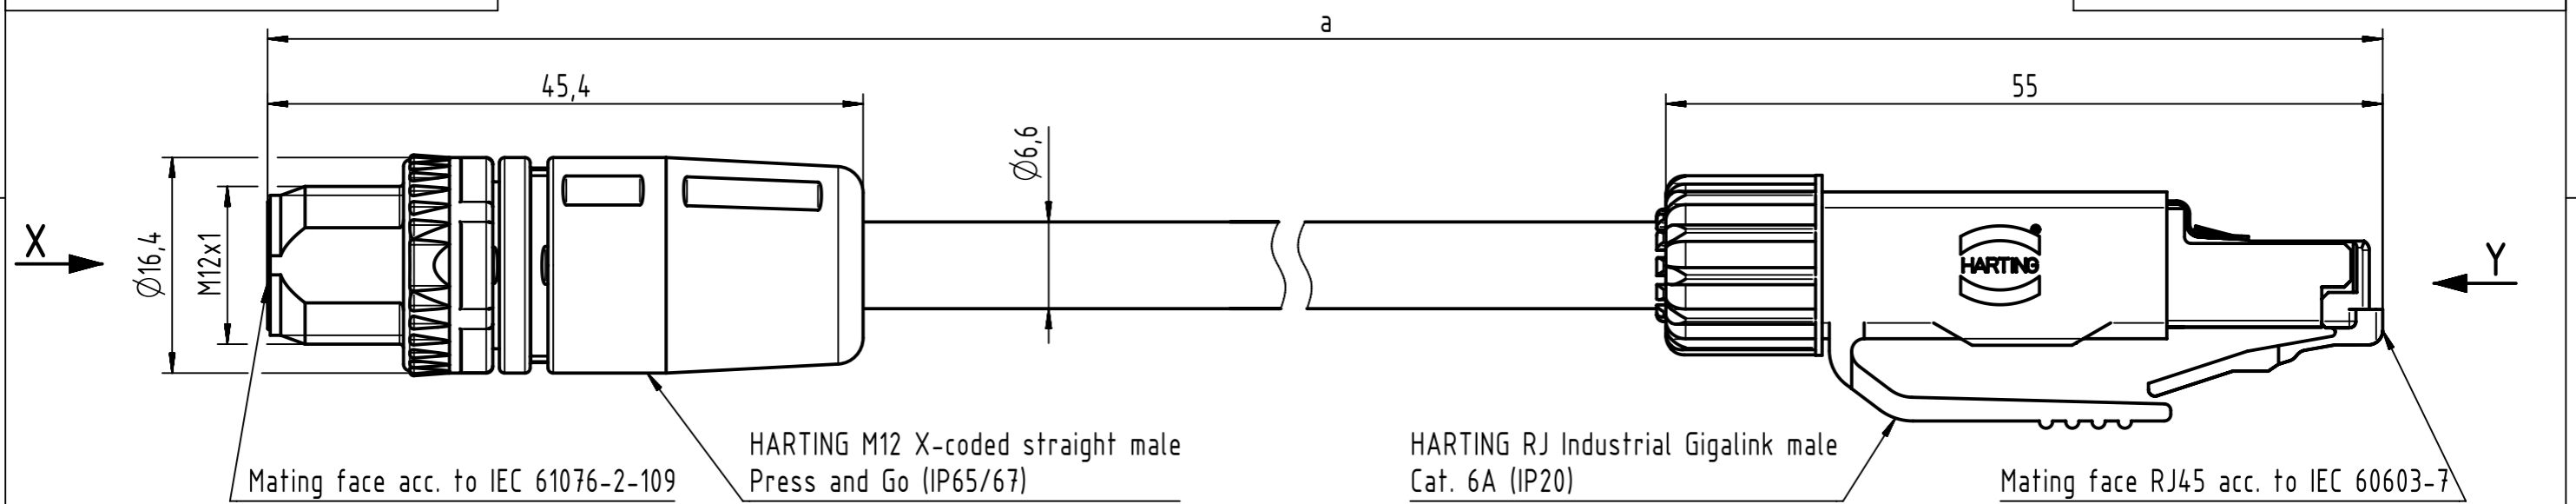

Connector Location A

Connector Location B

6.0 to 100	±1%
0.6 to 5.9	+0.04
0.2 to 0.5	+0.02
a [m]	Tolerance

length in "1m" step	100	XXX=000
	99	XXX=990
	.	.
	12	XXX=120
	11	XXX=110
length in "0.1m" step	10	XXX=100
	9.9	XXX=099
	9.8	XXX=098
	.	.
	0.5	XXX=005
	0.4	XXX=004
	0.3	XXX=003
0.2	XXX=002	
Step	a [m]	XXX

RJI Ethernet stranded cable
AWG 26/7, 4x2x0.5/1.0, PVC,
Cat.6A, yellow

Type of cable

09489323757XXX

Part no.

Temperature range: -20°C...+70°C

	All rights reserved	Created by MUNTEANV	Inspected by COSTEA	Standardisation AVRAM	Date 2017-07-19	State Final Release
	Department HCS - RO	Title M12 X-coded Cable Assembly		Doc-Key / ECM-Nr. 100601686/UGD/003/B 500000122446		
HARTING Customised Solutions D-32427 Minden		Type TB	Number 09489323757XXX		Rev. B	Page 1/1