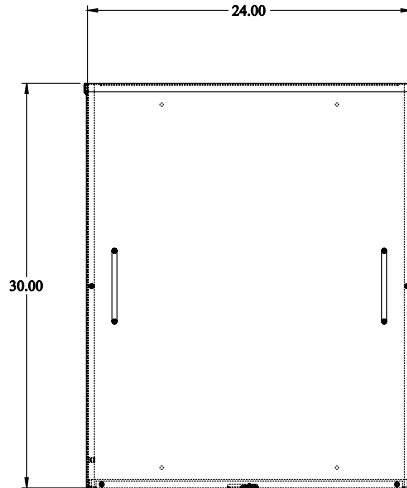

PART No. C3R302410SC

for more information visit
www.hammfg.com

Data subject to change without notice

Isometric drawing Not to Scale

TOP VIEW

ISOMETRIC VIEW

BACK VIEW

LEFT SIDE VIEW

FRONT VIEW

RIGHT SIDE VIEW

BOTTOM VIEW