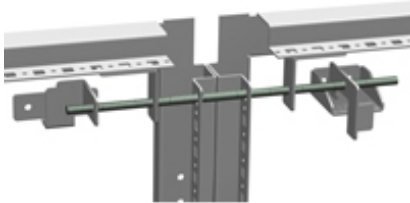

## Interlock Kit *HMEIK Series*

- Master Interlock Kit- required for master door in system
- Slave Interlock Kit- required for each slave door to be interlocked with master door
- Rod connector kit- required for connecting to slave kit
- Clear zinc plated
- All kits maintain UL/CSA Type 12 approvals

Part Number	Description
<b>HMIK</b>	Master Interlock Kit
<b>HSIK</b>	Slave Interlock Kit
<b>HSCRD</b>	Rod Connector kit 600-1200 wide

Ordering Guide Common assemblies	Required
Single Door (Master Right or left) to Single door Cabinet	Master Interlock Kit
Single Door (Master right) to Double door Cabinet	Master Interlock Kit
Single Door (Master left) to Double door cabinet	Master Interlock Kit + Rod Connector Kit
Double Door (Master Right or Left) to Double door Cabinet	Master Interlock Kit + Rod Connector Kit
Any Additional cabinets to any of the above configurations	Slave + Rod Connector kit